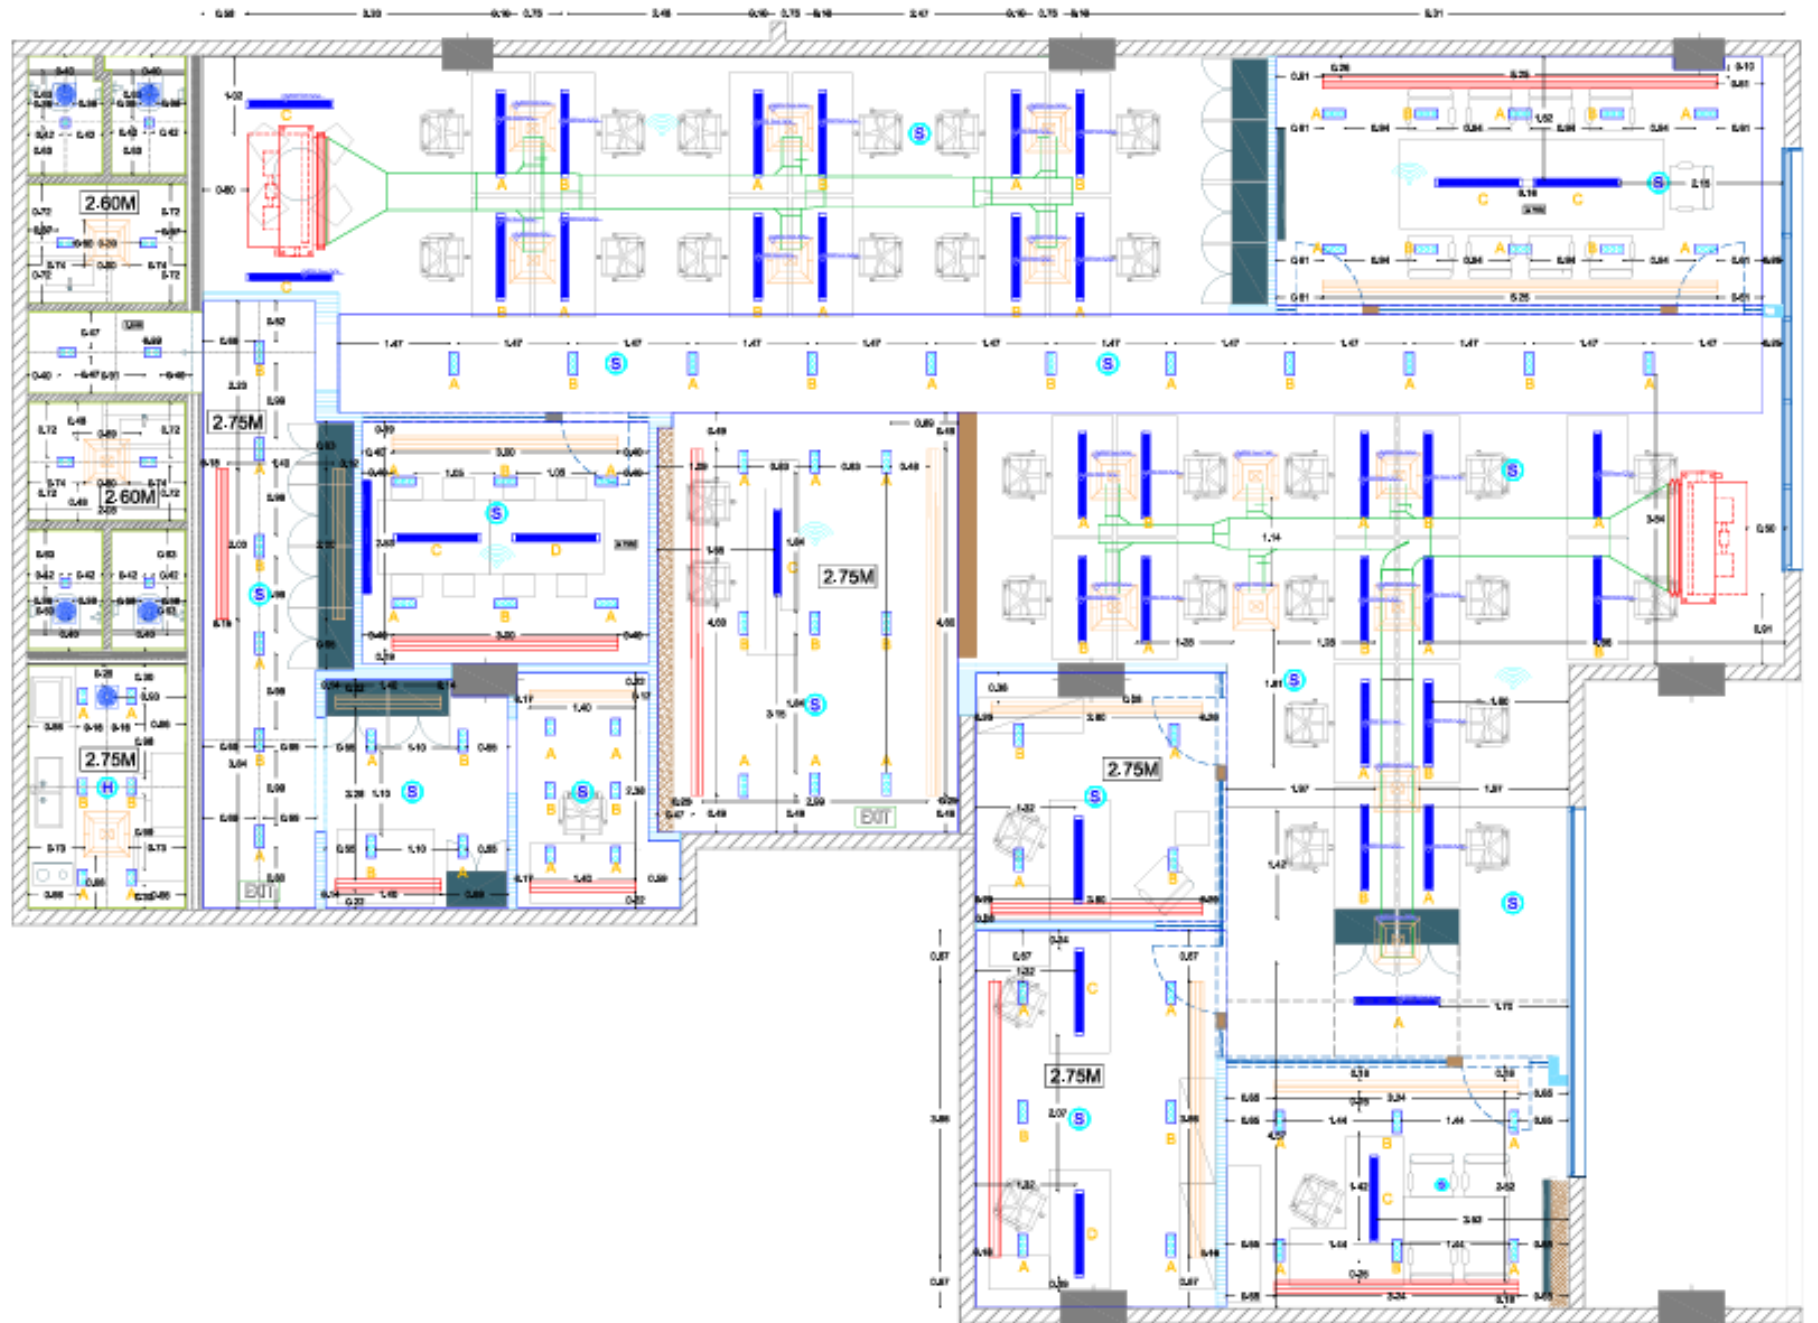

D-01

2MM GAP

GYPSUM WALL 15CM THICKNESS

D-02

EXISTING MULIONS

D-03

DETAILS

HASHEM MOHAMMAD
ARCHITECT / INTERIOR DESIGNER