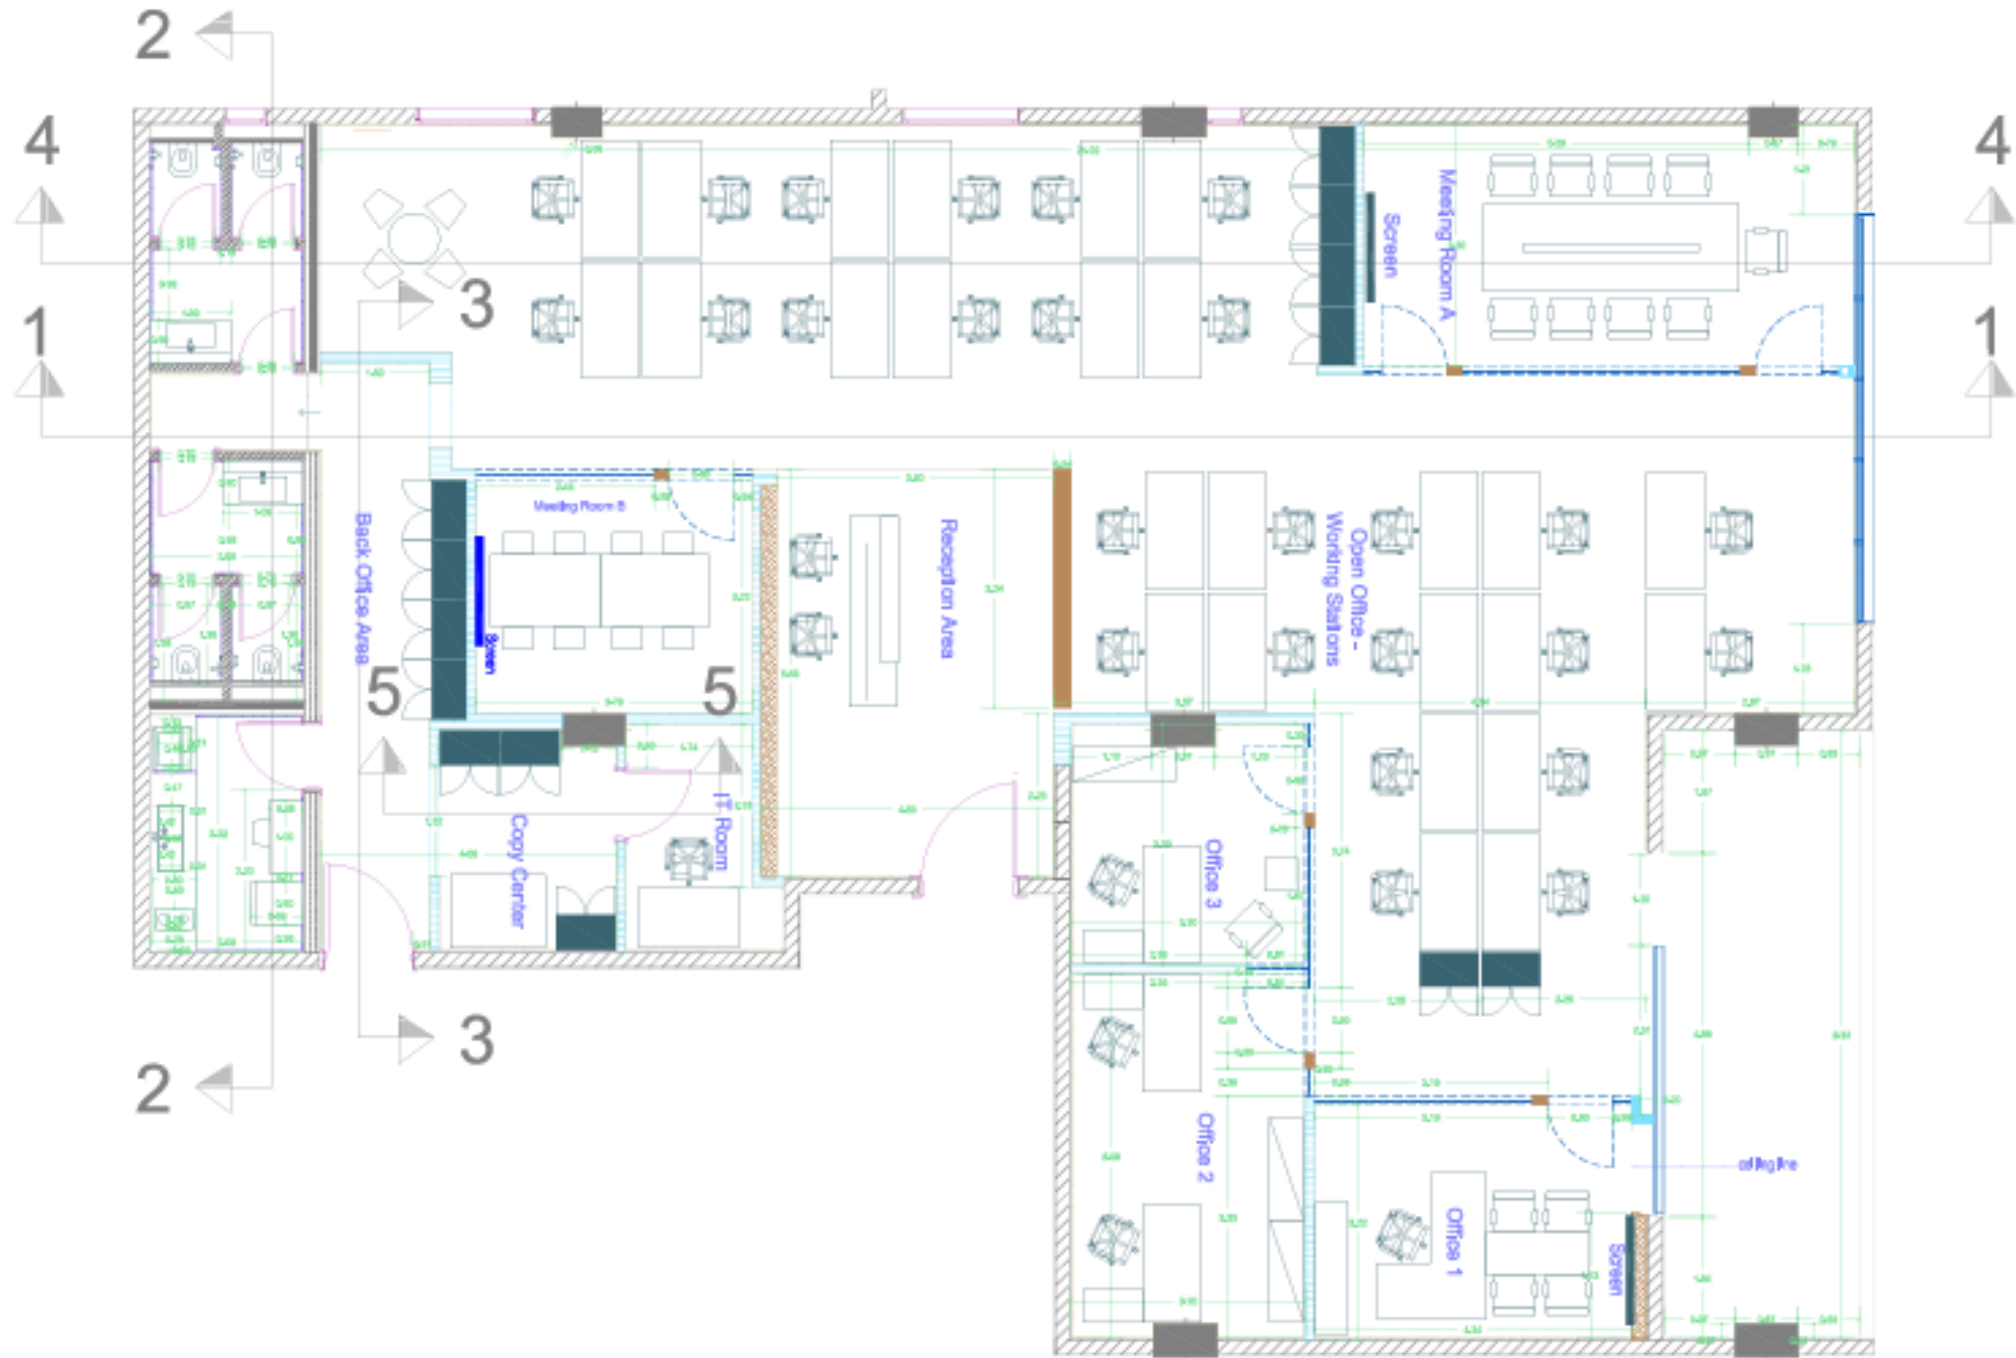

HASHEM MOHAMMAD
ARCHITECT / INTERIOR DESIGNER

GENERAL LAYOUT