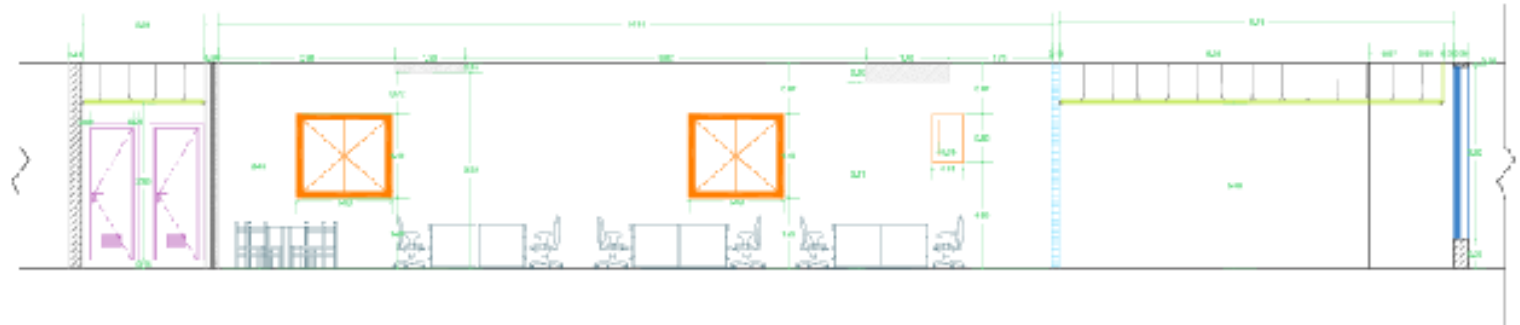

SECTION 1-1

SECTION 2-2

SECTION 3-3

SECTION 4-4

SECTIONS

HASHEM MOHAMMAD
ARCHITECT / INTERIOR DESIGNER

wood skirting
10cm height

carpet