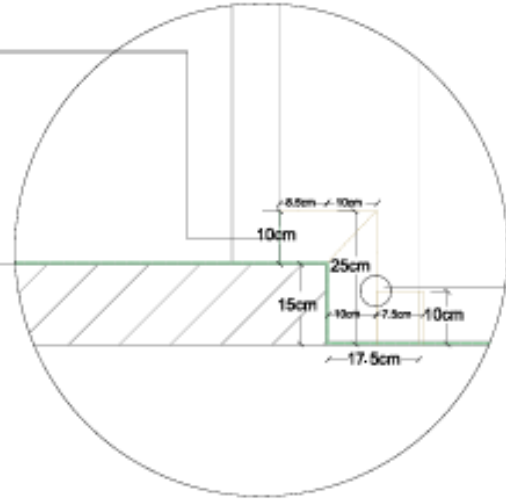

HASHEM MOHAMMAD
ARCHITECT / INTERIOR DESIGNER

wood skirting
10cm height

carpet

D-01