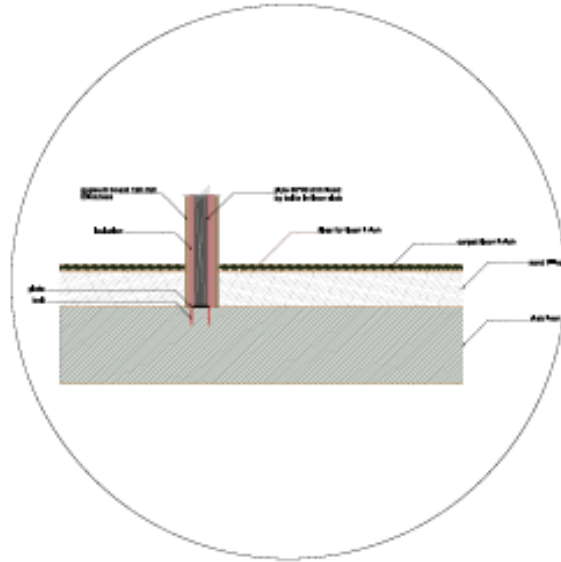

D-01

2MM GAP

GYPSUM WALL 15CM THICKNESS

D-02

EXISTING MULIONS

D-03

DETAILS

HASHEM MOHAMMAD
ARCHITECT / INTERIOR DESIGNER