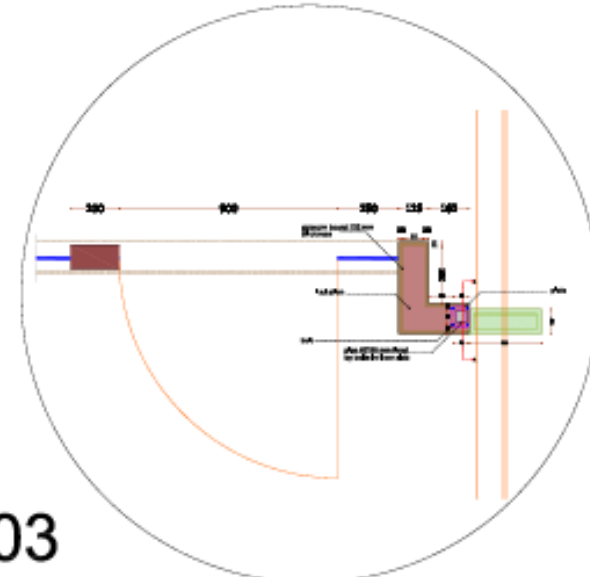

D-01

2MM GAP

GYPSUM WALL 15CM THICKNESS

D-02

EXISTING MULIONS

D-03

DETAILS

HASHEM MOHAMMAD
ARCHITECT / INTERIOR DESIGNER