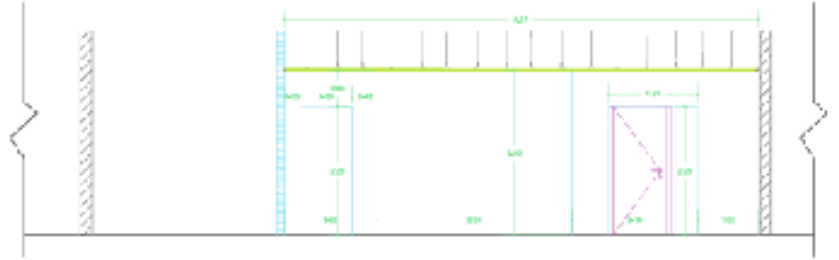

SECTION 1-1

SECTION 2-2

SECTION 3-3

SECTION 4-4

SECTIONS

HASHEM MOHAMMAD
ARCHITECT / INTERIOR DESIGNER

wood skirting
10cm height

carpet