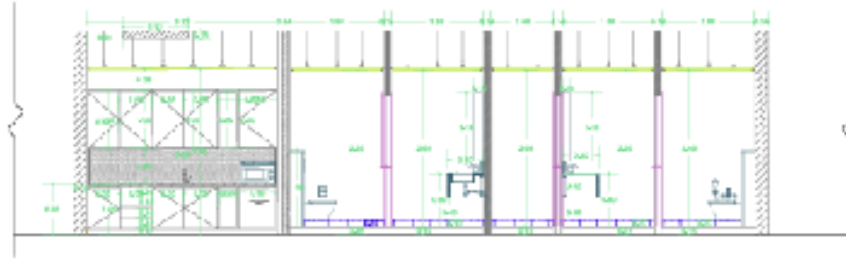

SECTION 1-1

SECTION 2-2

SECTION 3-3

SECTION 4-4

SECTIONS

HASHEM MOHAMMAD
ARCHITECT / INTERIOR DESIGNER

wood skirting
10cm height

carpet