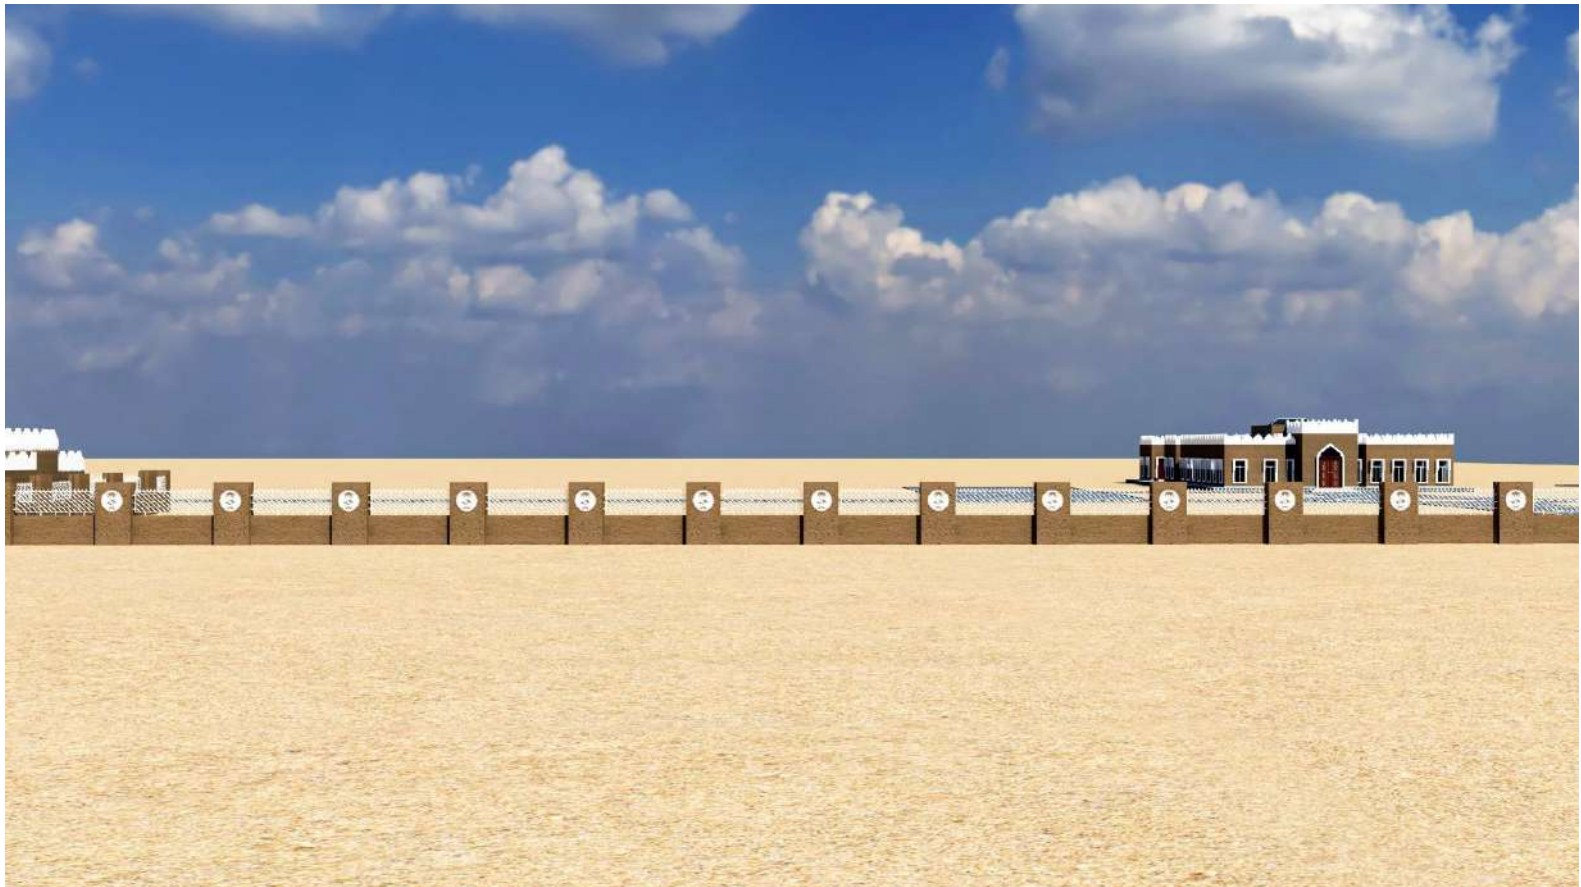

PROJECT = HAIL ADMIN BUILDING

LOCATION = HAIL (ALMARAI)

SAUDI ARABIA

3d Max & V-Ray